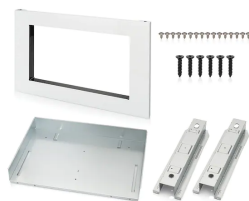

FMTK3027AW

Frigidaire 30" White
Microwave Trim Kit

AVAILABLE COLORS

MORE EASY-TO-USE FEATURES

Fits Frigidaire 1.6 Cu. Ft. Built-In
Microwave

For use with Frigidaire microwave
model FMBS2227AB

SIGNATURE FEATURES

Complete the Look of Your Kitchen with a Built-In Trim Kit

The white trim complements your
microwave for a stylish built-in look.

Required For Installation Of Frigidaire Built-In Microwave

A trim kit is required to install the
Frigidaire 1.6 Cu. Ft. Built-In
Microwave. It is available in a variety
of colors and sizes.

Includes Installation Hardware

Includes all of the parts and pieces to
complete the installation of your
built-in microwave, including 1 front
frame assembly, 1 exhaust duct, 1
bottom mounting rail and 6 screws.¹